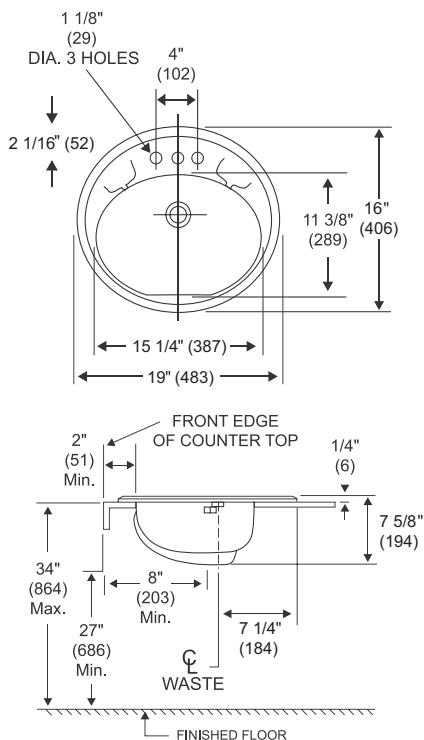

WHITE (130)

SPECIFICATIONS

- Model 3003: 4" centers; consists of lavatory basin, 8 lb

SUGGESTED FITTINGS *

Sayco-Ceram™ Lavatory Faucets

4" centers

432X

491

Dimensions may vary (+) or (-) 1/8". Dimensions shown in parentheses are in millimeters: 25.4 mm = 1 inch. Note: Fixture dimensions are nominal and conform with dimension and performance requirements of ASME/ANSI Standards A112.19.4M. Dimensions subject to change or cancellation without notice. Briggs is not responsible for the use of superseded or voided specification information.