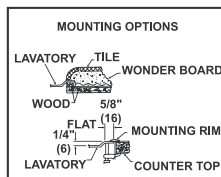

WHITE (130)

SPECIFICATIONS

- Model 3003: 4" centers; consists of lavatory basin, 8 lb

SUGGESTED FITTINGS *

Sayco-Ceram™ Lavatory Faucets

4" centers

432X

491

502L

- See the Sayco® Suggested List Price Guide for available handle kits

* Fittings not included. Refer to the Sayco Catalog for more information.

INSTALLATION

- Installation instructions supplied
- Mounting rims required for installation (sold separately)

Dimensions may vary (+) or (-) 1/8". Dimensions shown in parentheses are in millimeters: 25.4 mm = 1 inch. Note: Fixture dimensions are nominal and conform with dimension and performance requirements of ASME/ANSI Standards A112.19.4M. Dimensions subject to change or cancellation without notice. Briggs is not responsible for the use of superseded or voided specification information.