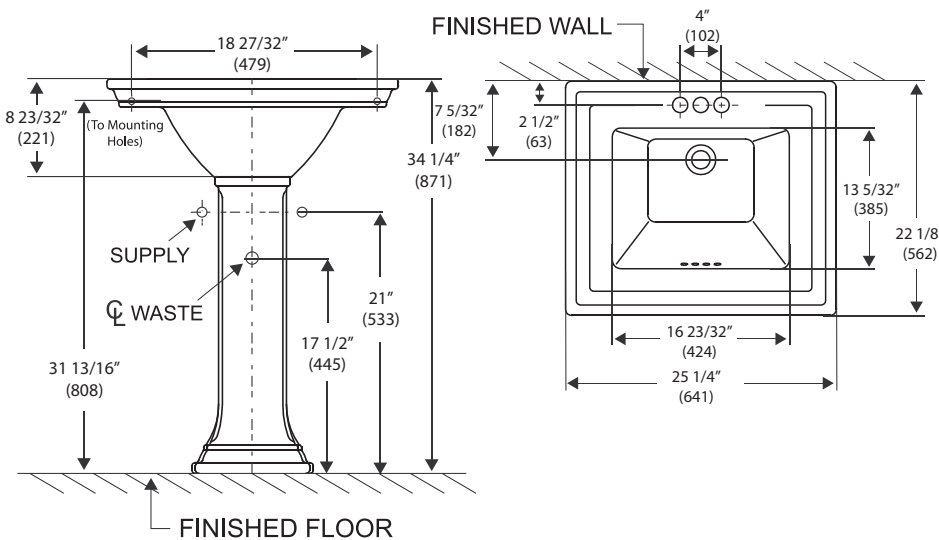

## SPECIFICATIONS

- Model 4779: 4" centers; consists of lavatory basin (Model 6774), 44 lb, and pedestal leg (Model 6659), 26.5 lb
- Model 4778: 8" centers; consists of lavatory basin (Model 6778), 44 lb, and pedestal leg (Model 6659), 26.5 lb

## INSTALLATION

- Installation instructions supplied
- Mounting bracket, lag screws and hanger included for quick installation

Dimensions may vary (+) or (-) 1/4". Dimensions shown in parentheses are in millimeters: 25.4 mm = 1 inch.