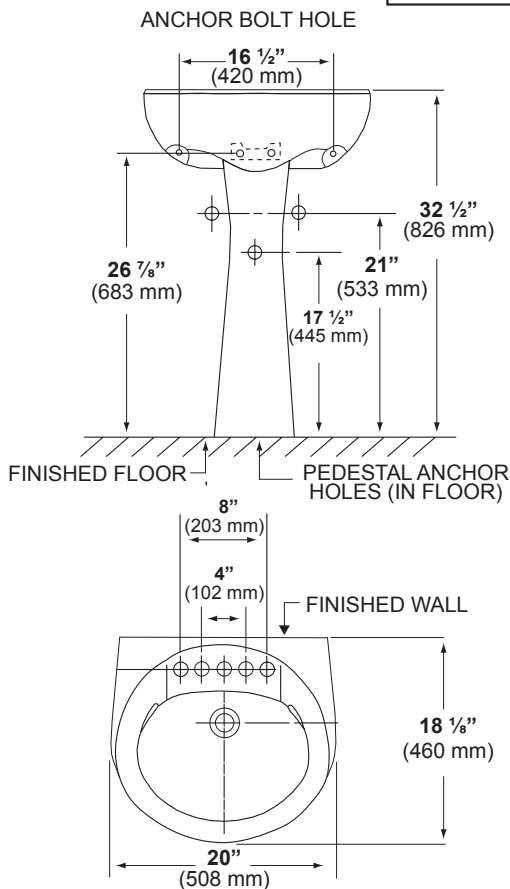

The Petite Altima™

Dimensions may vary (+) or (-) 1/4". Dimensions shown in parentheses are in millimeters: 25.4 mm = 1 inch. Note: Fixture dimensions are nominal and conform with dimension and performance requirements of ASME/ANSI standards A112.19.2M. PSI rating: 20 minimum to 80 maximum per ASME A112.19.2. Dimensions subject to change or cancellation without notice. Briggs is not responsible for the use of superseded or voided specification information.

### FEATURES

- Contemporary design
- Concealed front overflow
- Stain-resistant vitreous china
- 2 convenient soap depressions
- Plumbing concealed in pedestal
- Single hole, 4" or 8" centers available
- Optional decorative leg
- Limited Lifetime warranty

### SPECIFICATIONS

- Model 6653: single hole; consists of lavatory basin (Model 6623), 33 lb, and pedestal leg (Model 6683), 16 lb
- Model 6650: 4" centers; consists of lavatory basin (Model 6624), 33 lb, and pedestal leg (Model 6683), 16 lb
- Model 6652: 8" centers; consists of lavatory basin (Model 6628), 33 lb, and pedestal leg (Model 6683), 16 lb
- 6687: Decorus Leg Option (see inset), white only, 17.3 lb

### SUGGESTED FITTINGS\*

Sayco™ Faucets	
4" centers	8" centers
432X	482X
500L	482XCB
550X	472X

- See the Sayco® Suggested List Price Guide for available handle kits

\*Fittings not included. Refer to the Sayco Catalog for more information.